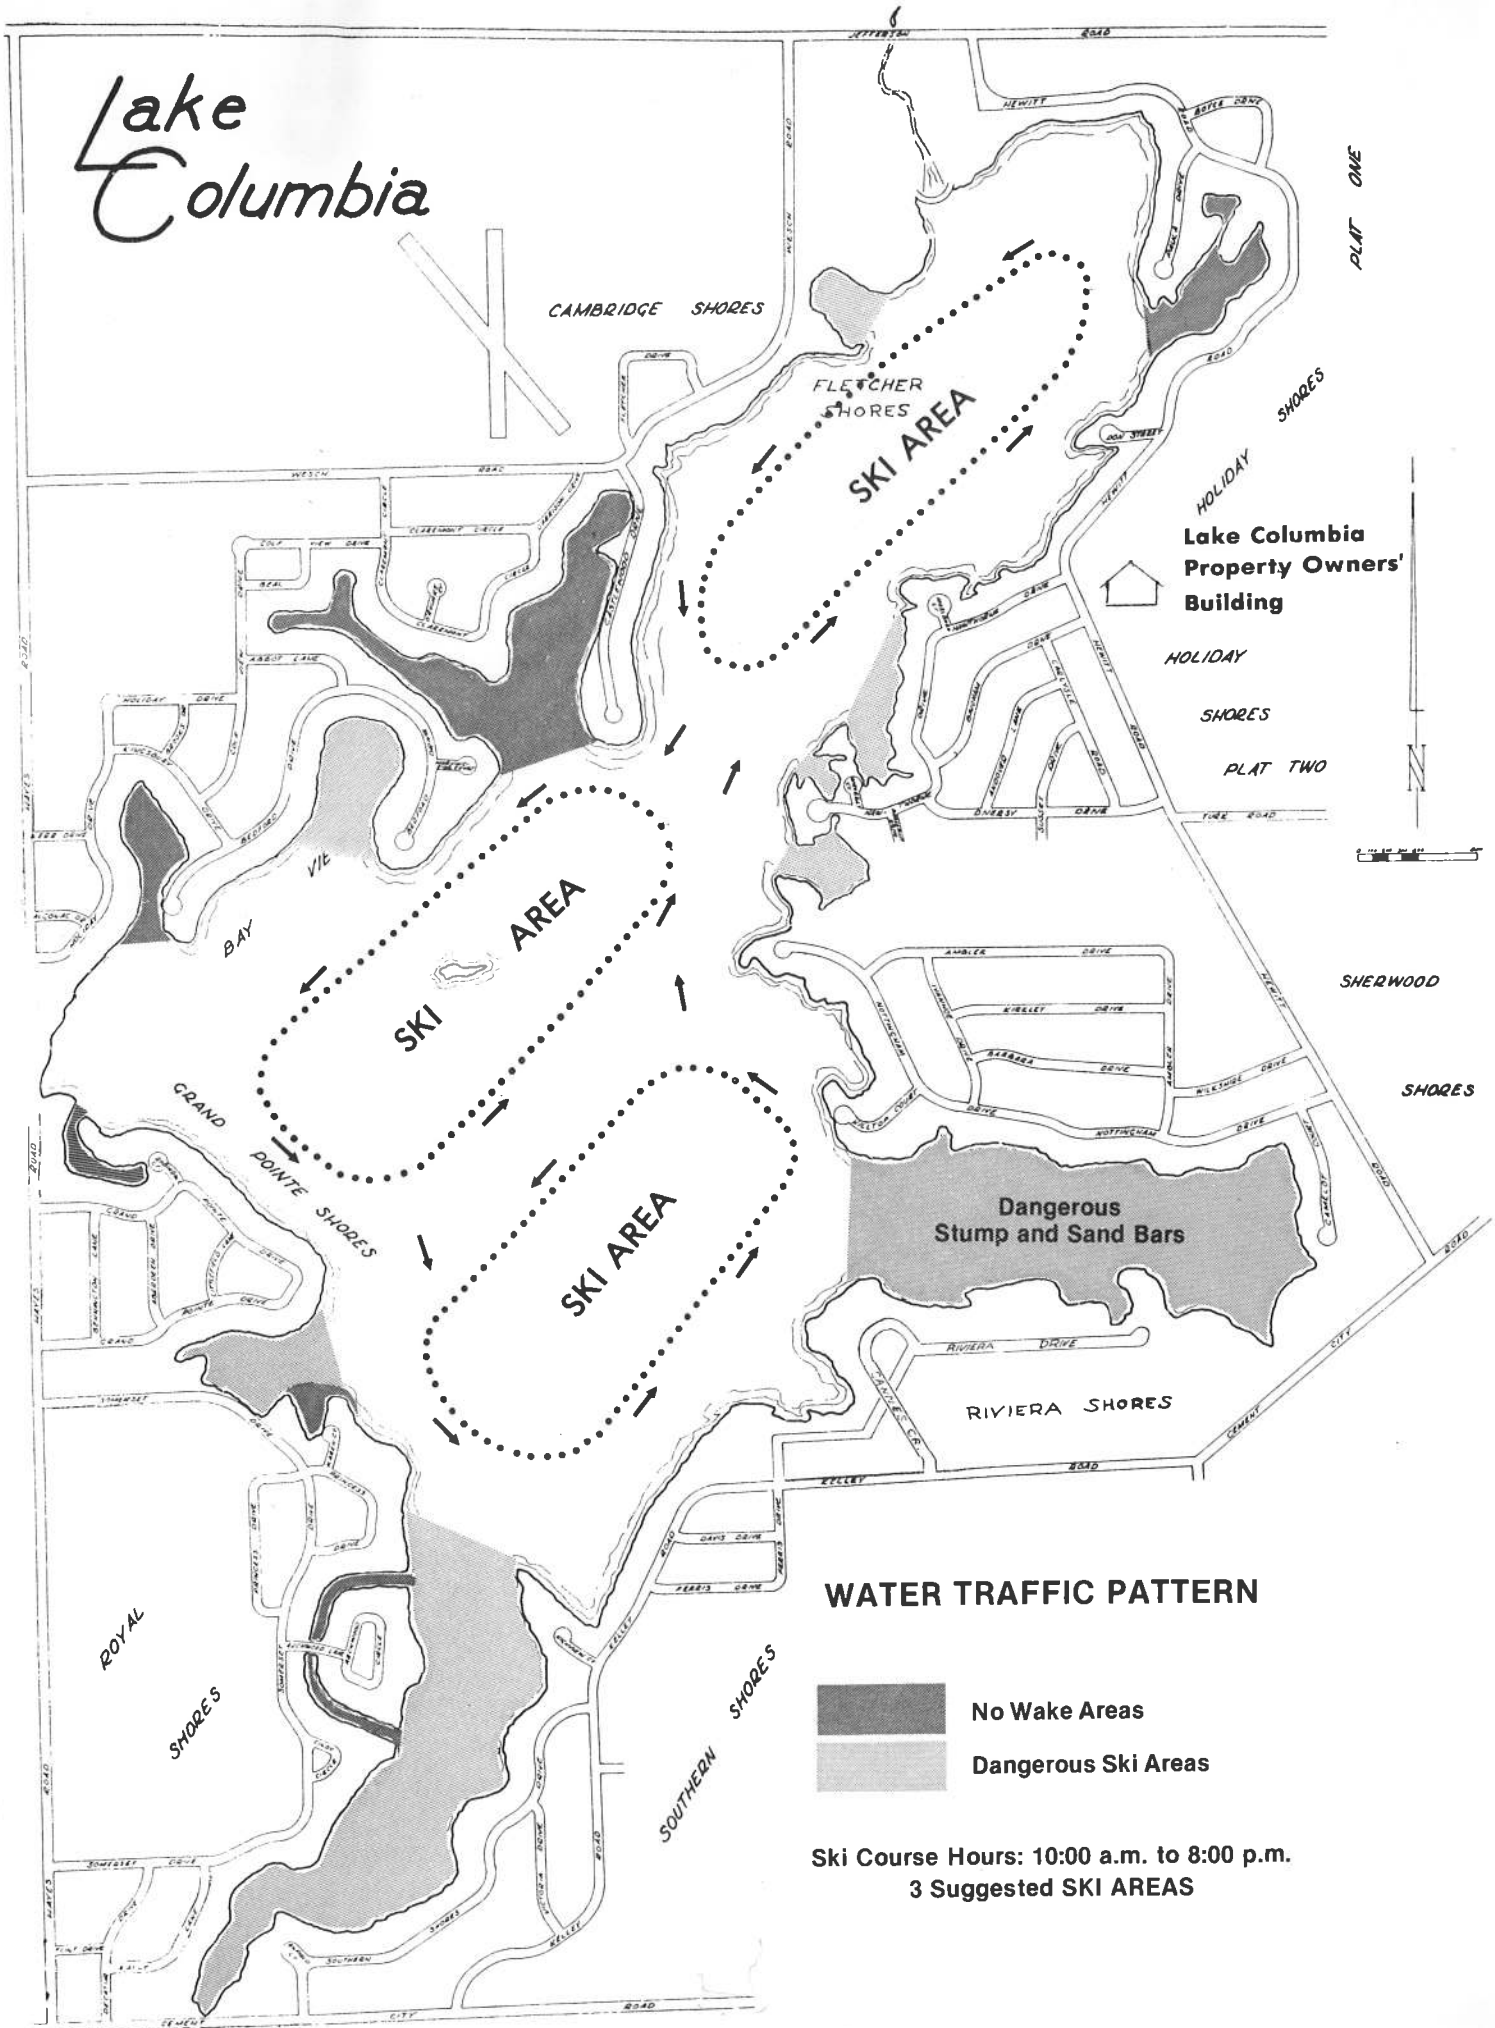

Lake Columbia

Lake Columbia
Property Owners'
Building

WATER TRAFFIC PATTERN

- No Wake Areas
- Dangerous Ski Areas

Ski Course Hours: 10:00 a.m. to 8:00 p.m.
3 Suggested SKI AREAS